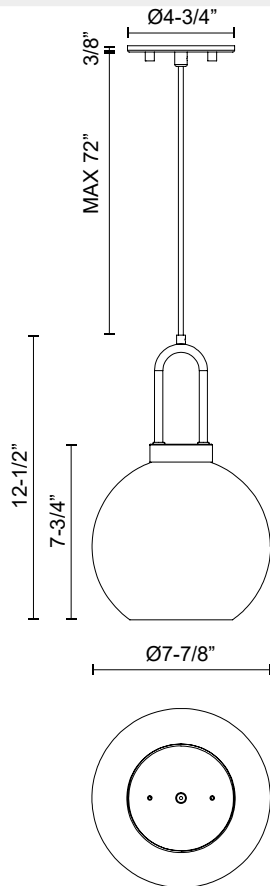

alora mood

P. 1.855.855.8926

CANADA: 19054 28TH Avenue Surrey - BC V3Z 6M3

USA: 3035 E. Lone Mountain Rd - Las Vegas, NV, 89081

SOJI PD601608

FIXTURE DIMENSIONS	D7-7/8" x H12-1/2"
LAMP TYPE	E26
MAX WATTAGE	60W
BULB QTY	1
BULBS INCLUDED	No
VOLTAGE	120V
GLASS DETAILS	Clear, Copper, Opal or Smoked Glass
MATERIAL	Glass; Steel;
WIRE LENGTH	72"
MINIMUM HANG HEIGHT	15"
SLOPED CEILING ADAPTABLE	Yes
LOCATION	Dry
CANOPY DIMENSIONS	D4-3/4" x 3/8"
PAINT FINISH	AG01; BN01; MB01;

[D - Diameter, L - Length, W - Width, H - Height, E - Extension]

AVAILABLE FINISHES:

*For complete warranty terms, please visit: www.aloralighting.com/warranty

WWW.ALORAMOOD.COM

© 2022 KUZCO LIGHTING. ALL RIGHTS RESERVED.